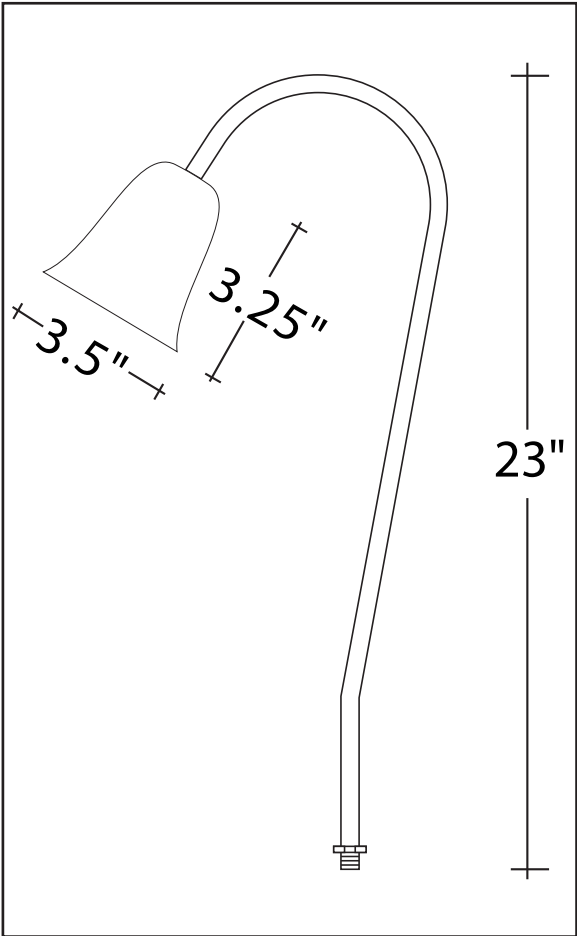

MODEL # L-004

Construction: All brass components.

Stem Height: 23"

Mounting: 1/2" male thread. Mounts into standard J-box or:
 GS-1 Standard ground spike
 GS-2 Heavy duty ground spike

Finish: Unfinished. Fixture will weather to a natural patina finish.

Voltage: 12 volts.

Lamp: #S8-18W (standard) 18 watt S-8 incandescent
 #S8-13W 13 watt S-8 incandescent
 #S8-26W 26 watt S-8 incandescent

Horizontal footcandles at distance outward from fixture

Lamp:	1'	2'	3'	4'	5'	6'
#S8-18W	12.2	3.8	1.9	1.4	1.1	.9
#S8-13W	8.3	3.0	1.8	1.3	1.0	.8
#S8-26W	17.5	5.5	2.7	2.0	1.5	1.3

Ordering Example

L - 004 — S8 - 18W — GS - 1

Fixture Model Lamp Type Mounting
 Accessory (if any)